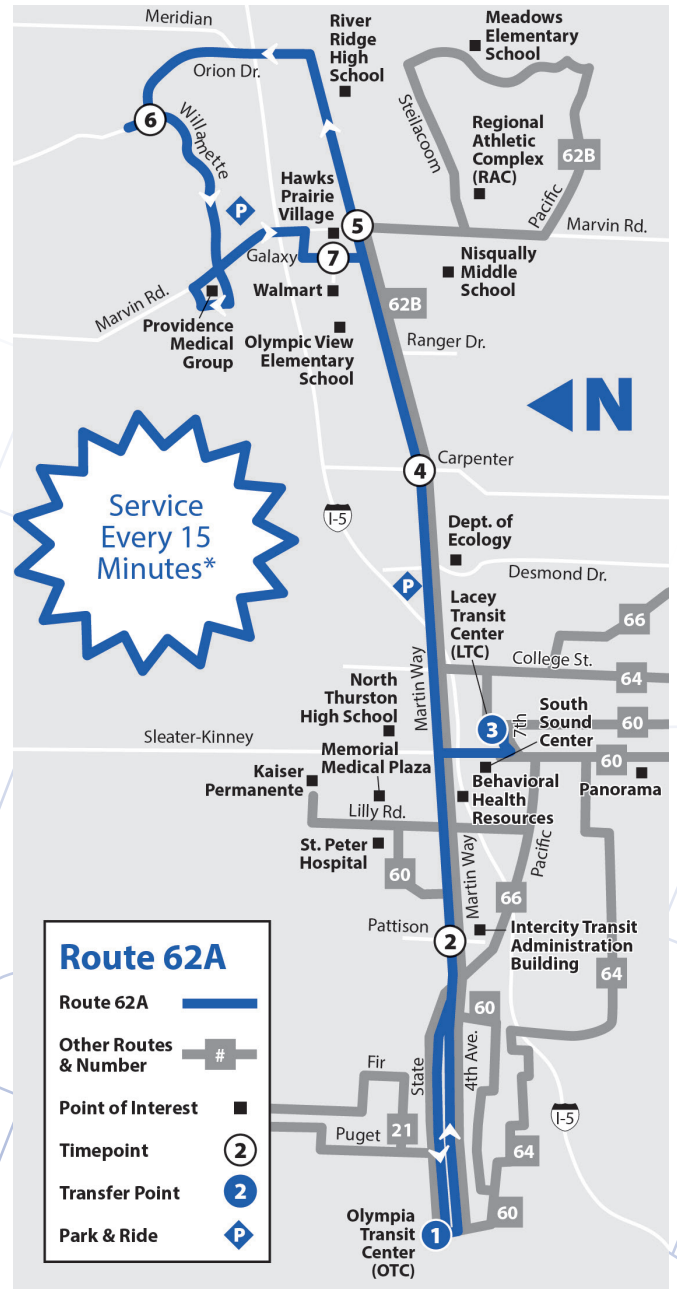

* Routes 62A & 62B provide service every 15 minutes with combined schedules between the Olympia Transit Center and Marvin Rd.