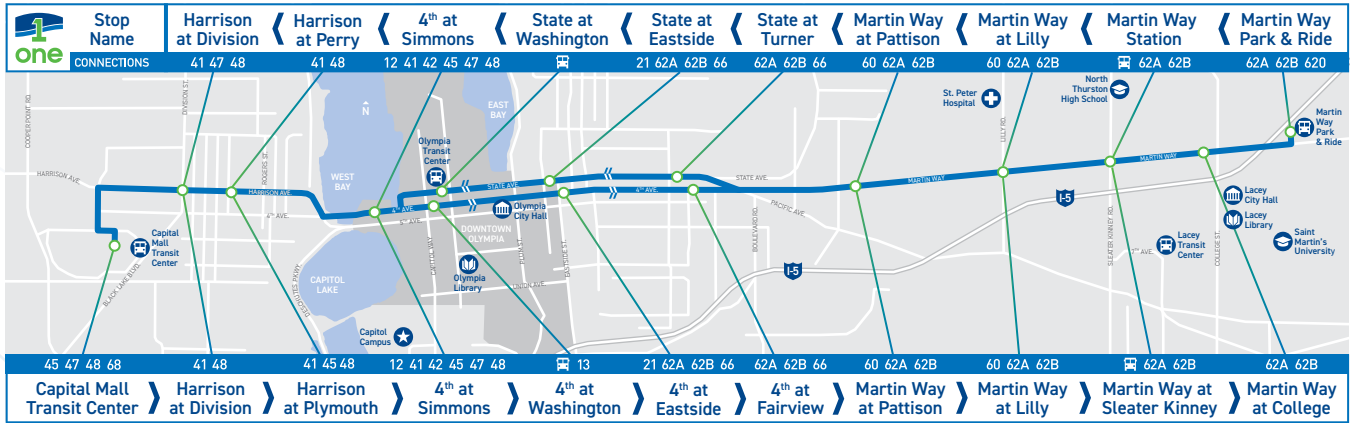

# Route 1

INTERcity TRANSIT  
Schedule effective January 5, 2025