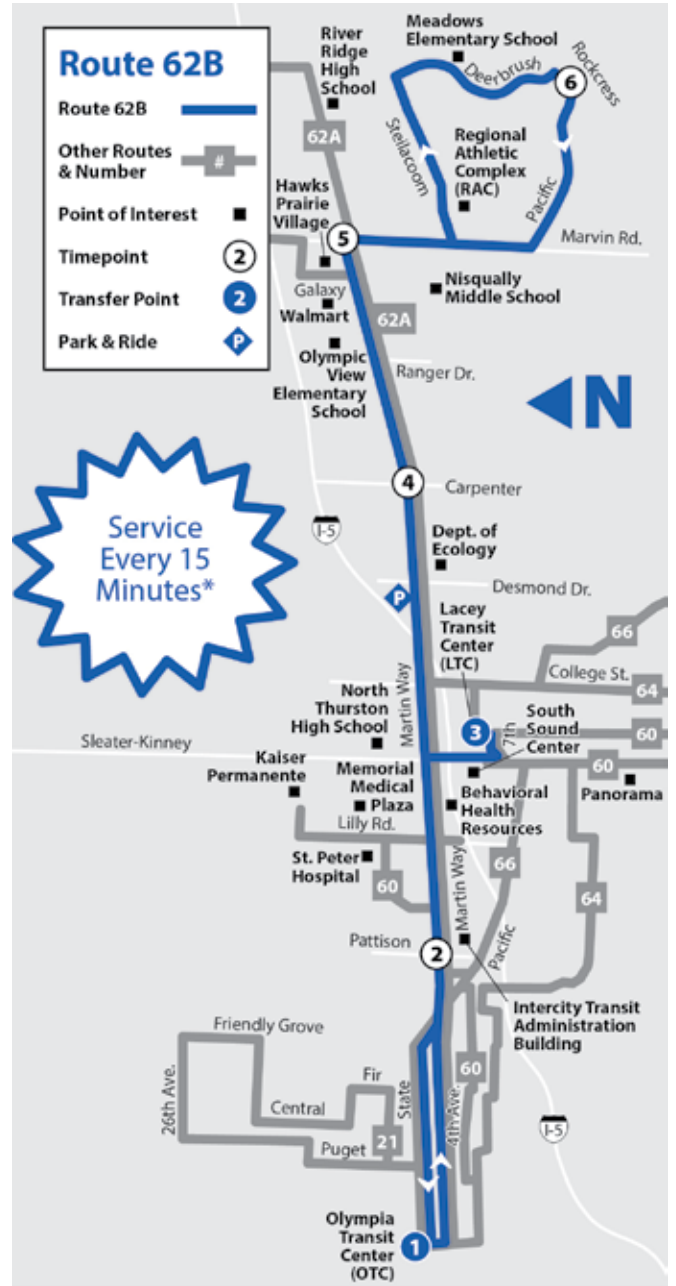

# Route 62B

## MARTIN WAY/ MEADOWS

\* Routes 62A & 62B provide service every 15 minutes with combined schedules between the Olympia Transit Center and Marvin Rd.