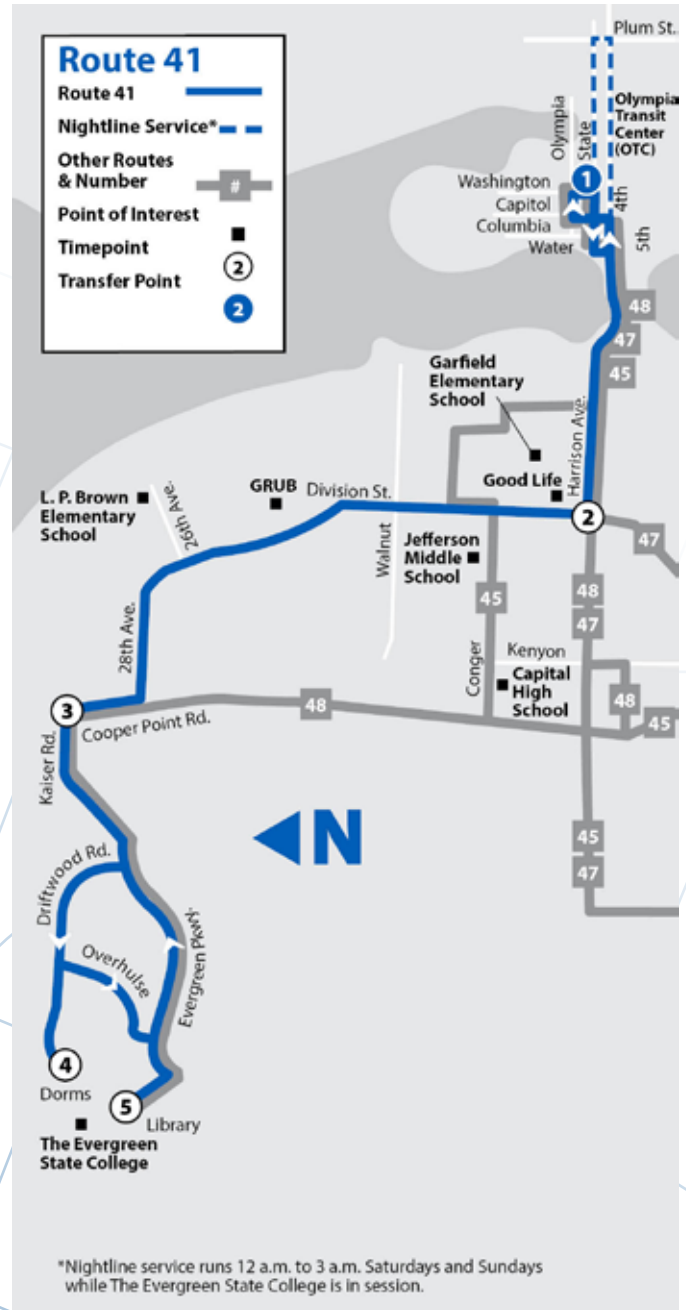

* Late night service from 12 a.m. to 3 p.m. on Saturdays and Sundays while The Evergreen State College is in session.

*Nightline service runs 12 a.m. to 3 a.m. Saturdays and Sundays while The Evergreen State College is in session.