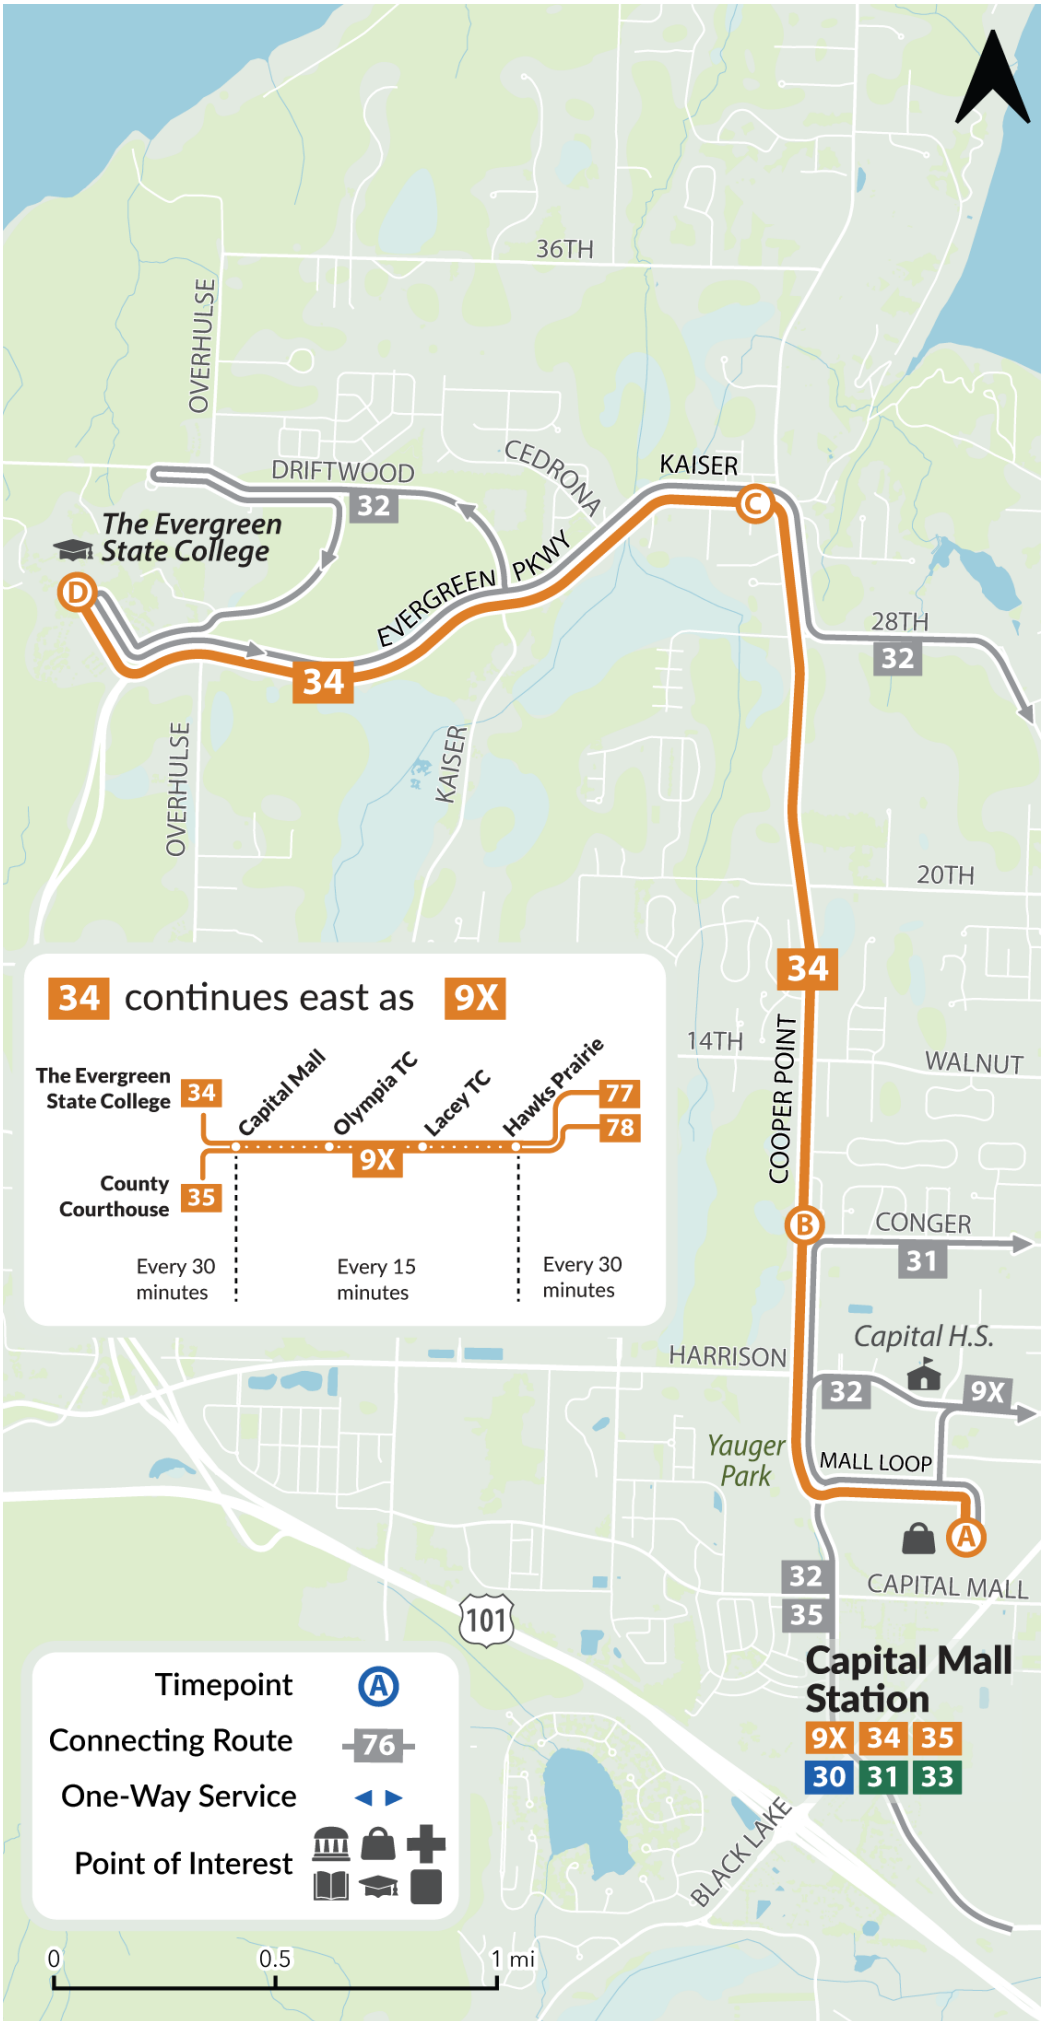

**34** continues east as **9X**

The Evergreen State College **34**    Capital Mall    Olympia TC    Lacey TC    Hawks Prairie **77** **78**

County Courthouse **35**

Every 30 minutes    Every 15 minutes    Every 30 minutes

Timepoint **(A)**

Connecting Route **-76-**

One-Way Service **←→**

Point of Interest

**Capital Mall Station**

**9X 34 35**

**30 31 33**