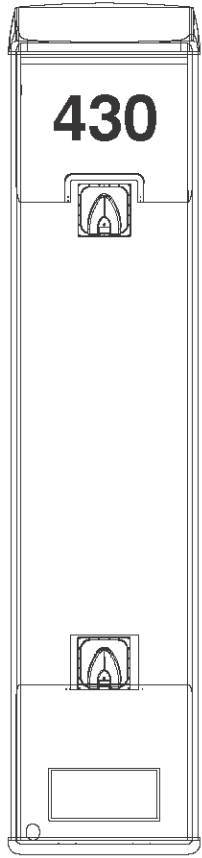

INTER*city* TRANSIT

Brand Identity

Options for New Bus Paint Design

Option 1

FRONT
24" Roof Numbers

Option 2

FRONT
24" Roof Numbers

Existing design on new buses