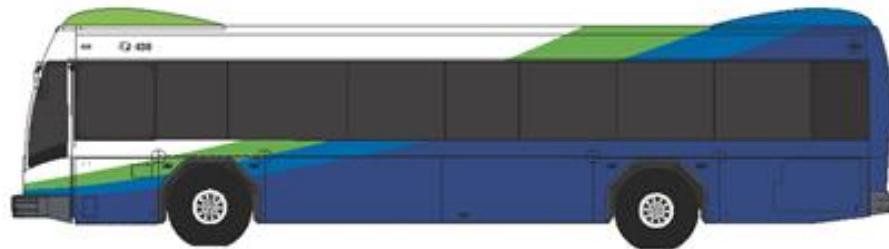

INTER*city* TRANSIT

Brand Identity

Options for New Bus Paint Design

Option 1

FRONT
24" Roof Numbers

Option 2

FRONT
24" Roof Numbers

Existing design on new buses