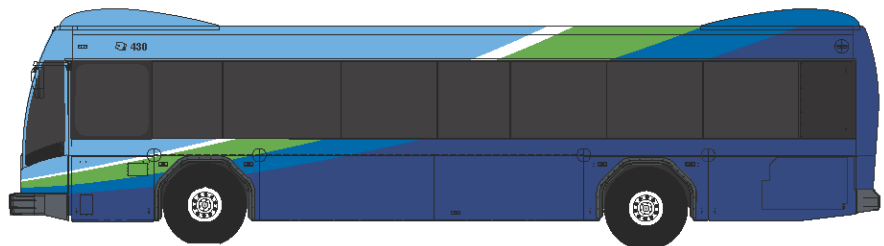

INTER*city* TRANSIT

Brand Identity

Options for New Bus Paint Design

Option 1

FRONT
24" Roof Numbers

Option 2

FRONT
24" Roof Numbers

Existing design on new buses