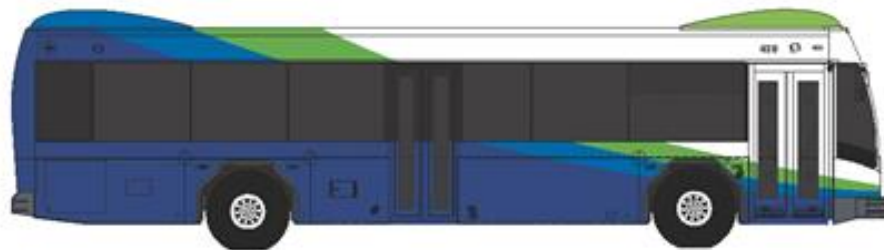

INTER*city* TRANSIT

Brand Identity

Options for New Bus Paint Design

Option 1

FRONT
24" Roof Numbers

Option 2

FRONT
24" Roof Numbers

Existing design on new buses