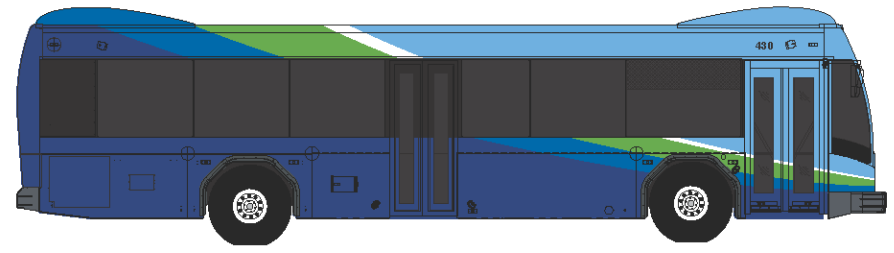

INTER*city* TRANSIT

Brand Identity

Options for New Bus Paint Design

Option 1

FRONT
24" Roof Numbers

Option 2

FRONT
24" Roof Numbers

Existing design on new buses